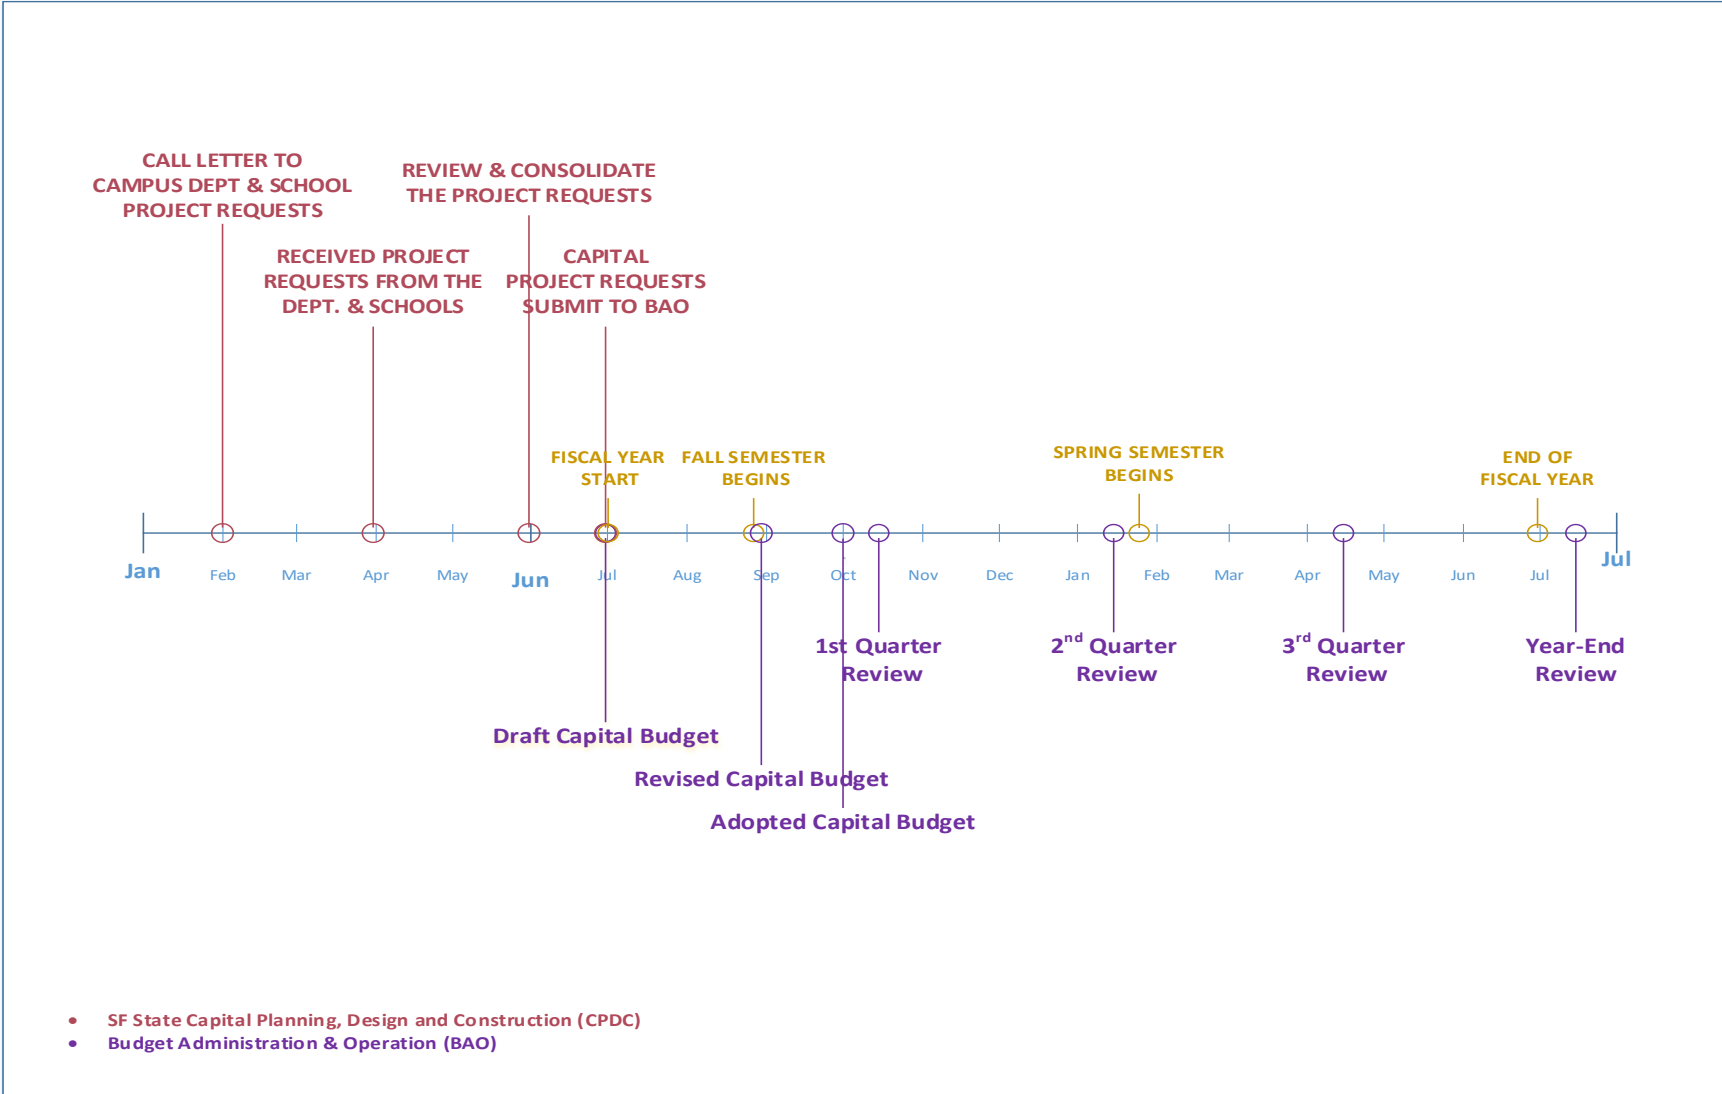

SF State Capital Budget Timeline

- SF State Capital Planning, Design and Construction (CPDC)
- Budget Administration & Operation (BAO)