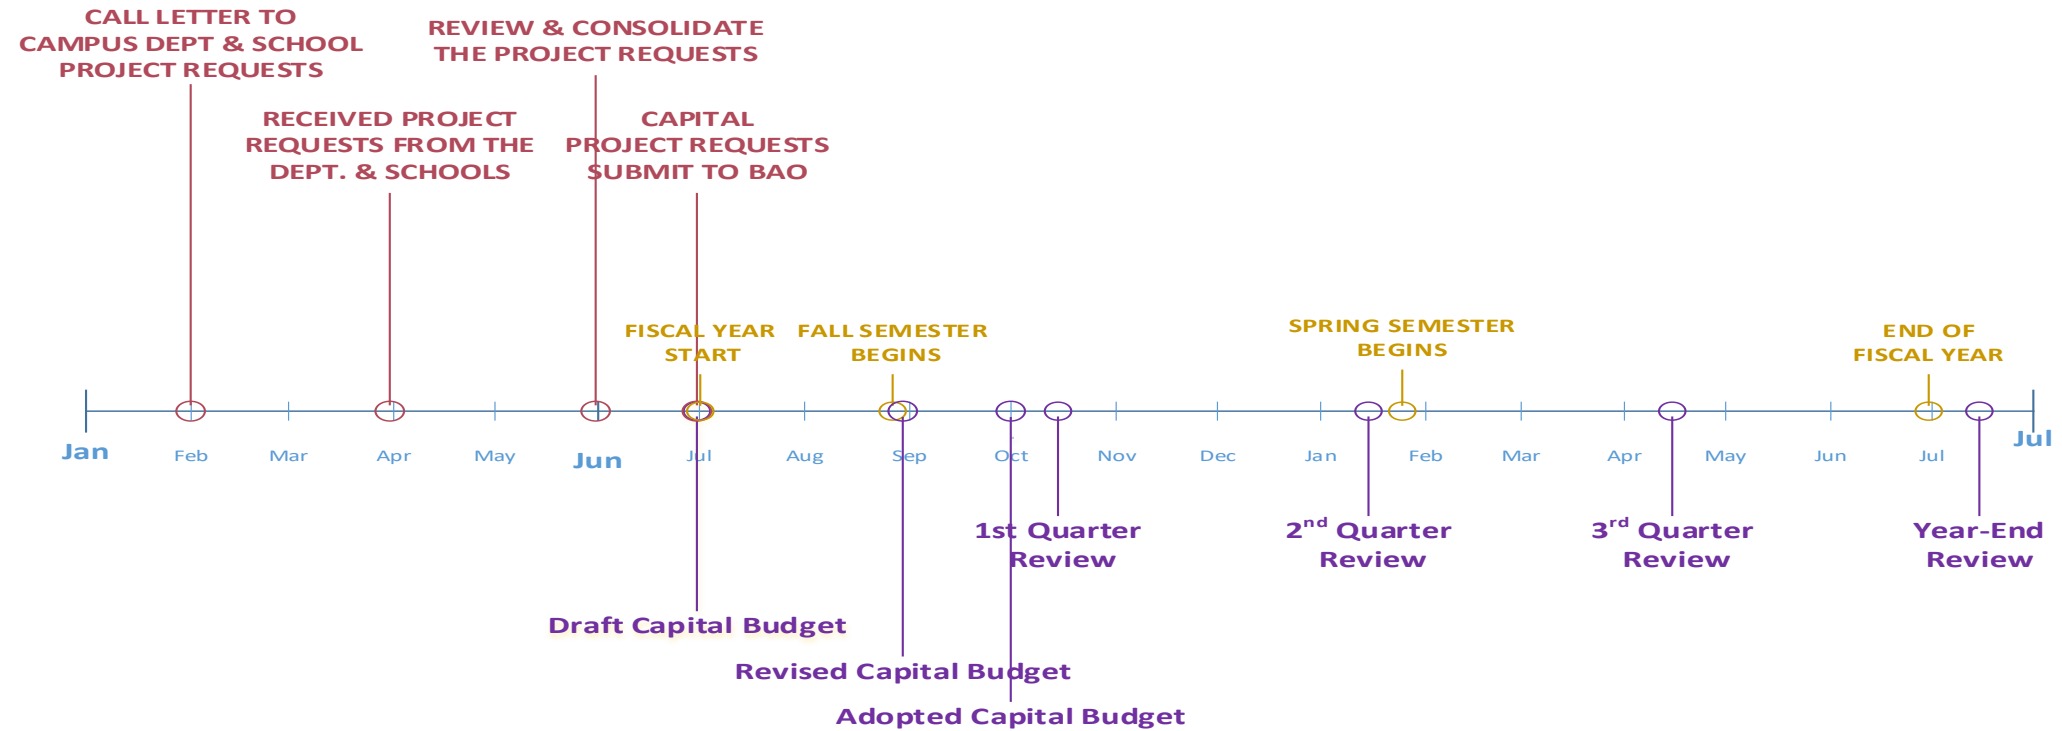

Capital Budget Timeline

- SF State Capital Planning, Design and Construction (CPDC)
- Budget Administration & Operation (BAO)

Last Update: February 8, 2021