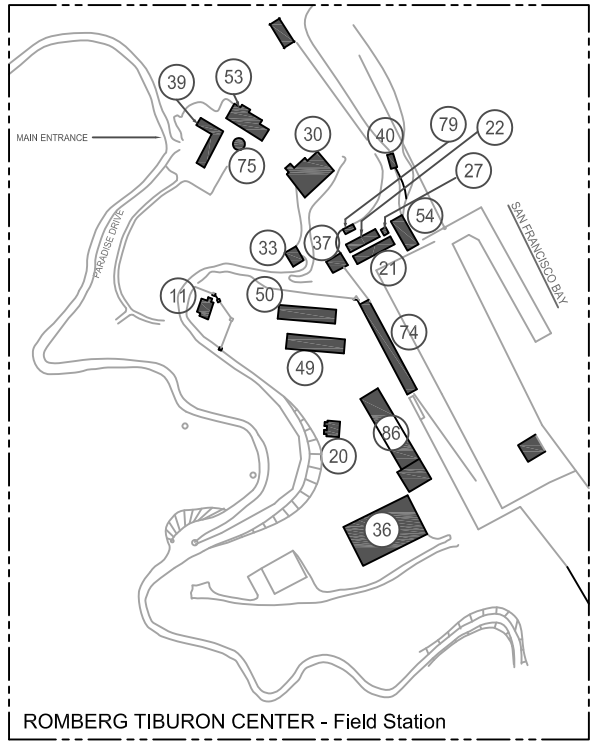

San Francisco State University

Master Plan Enrollment: 25,000 FTE
 Approval Date: September 1964
 Revised Date: March 2013
 Main Campus Acreage: 144
 Parking Spaces: 3,895

Building	Campus Boundary	Parking
Existing	Existing	Existing Lot
Future	Future	Future Lot
Temporary		Existing Structure
Existing Not In Use		Future Structure